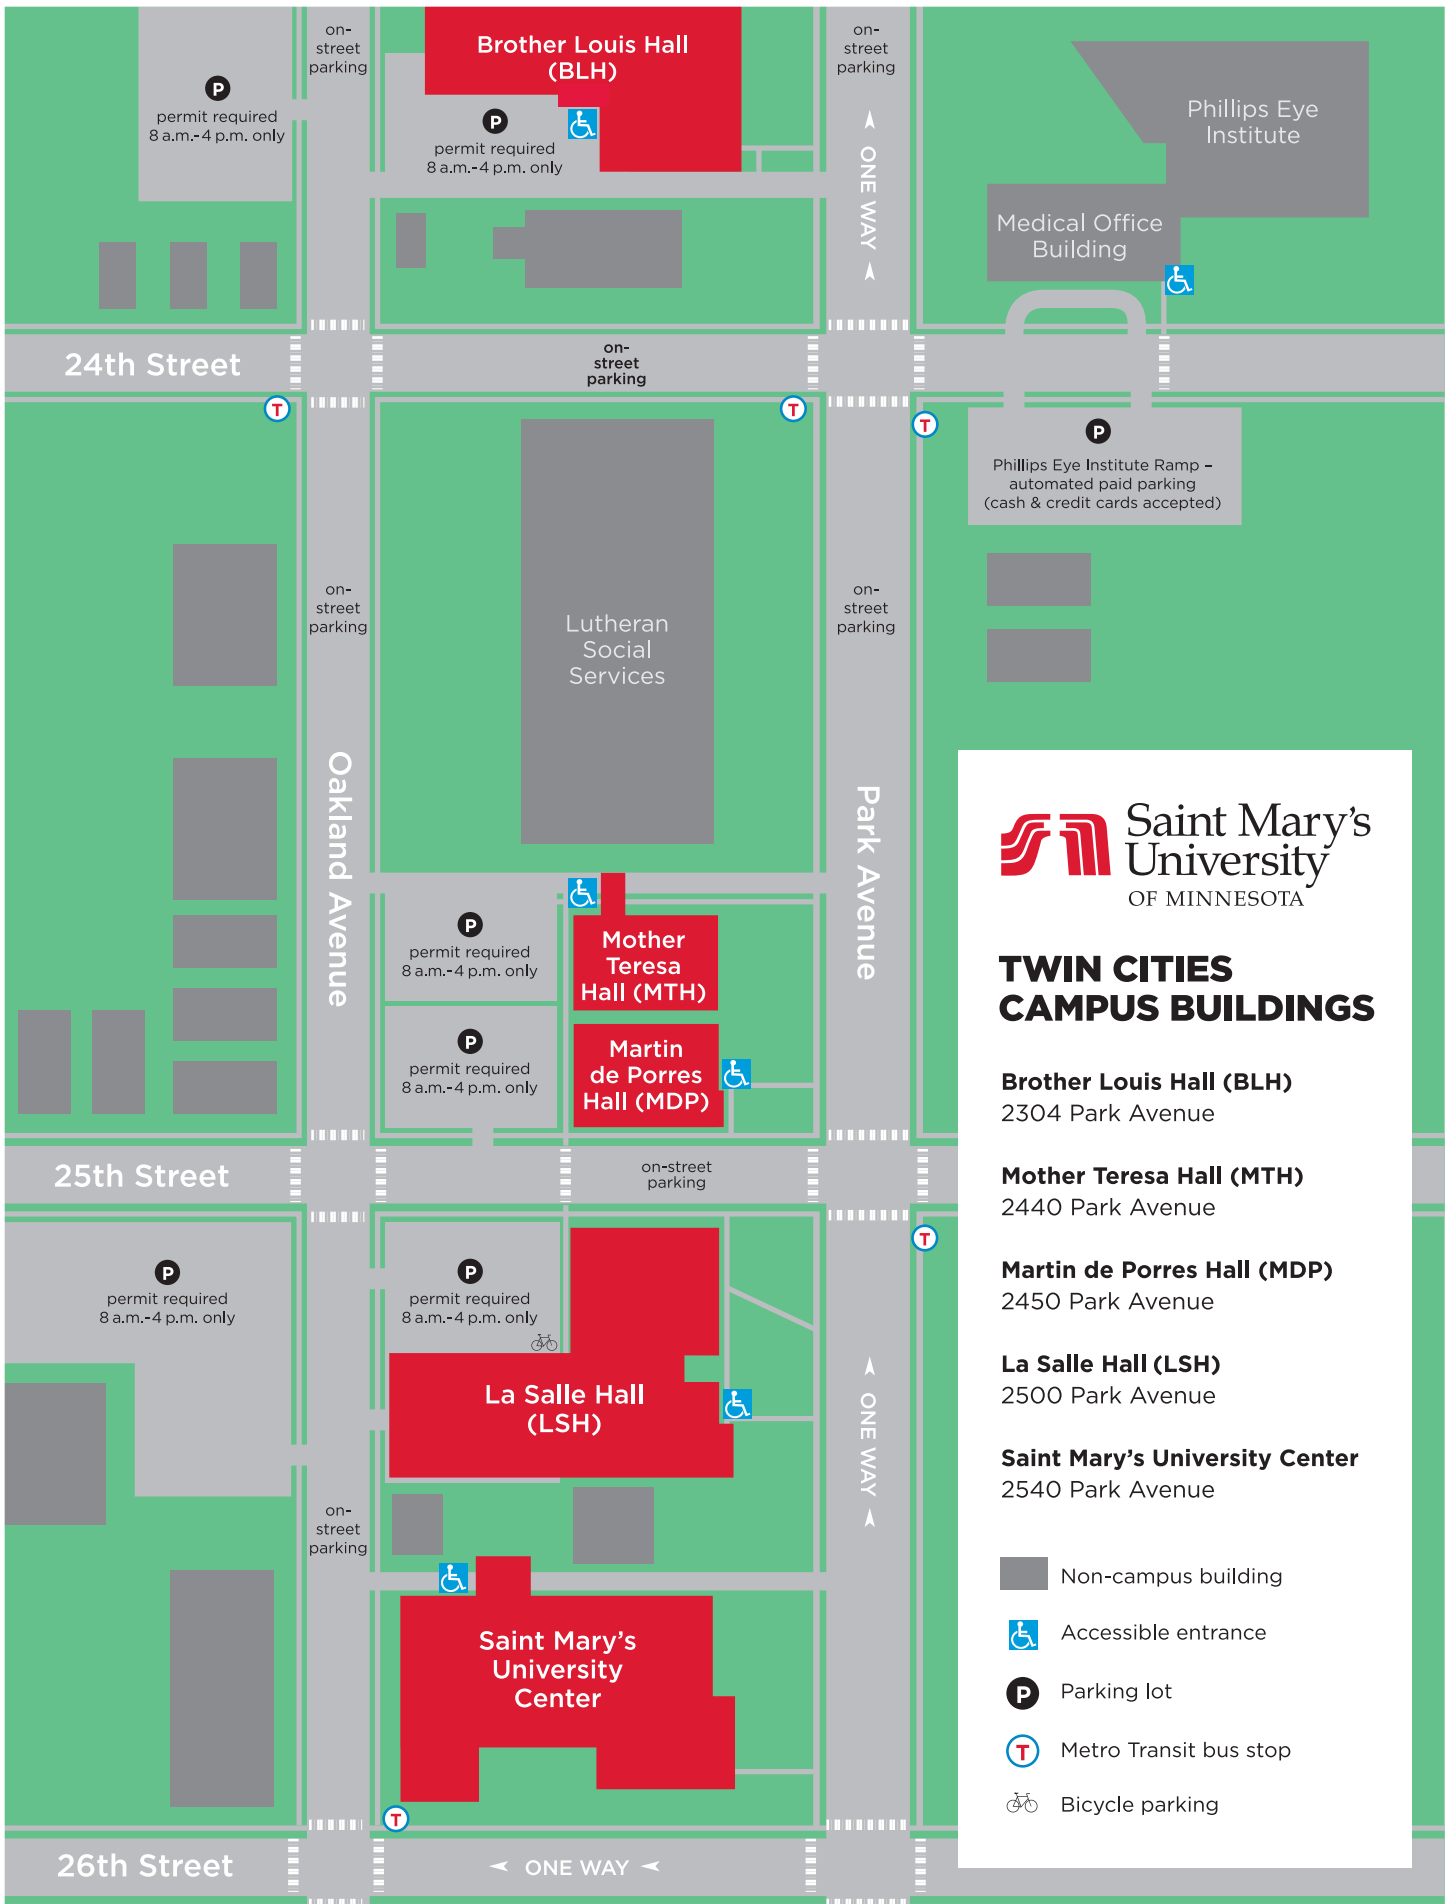

TWIN CITIES CAMPUS BUILDINGS

Brother Louis Hall (BLH)
2304 Park Avenue

Mother Teresa Hall (MTH)
2440 Park Avenue

Martin de Porres Hall (MDP)
2450 Park Avenue

La Salle Hall (LSH)
2500 Park Avenue

Saint Mary's University Center
2540 Park Avenue

- Non-campus building
- Accessible entrance
- Parking lot
- Metro Transit bus stop
- Bicycle parking